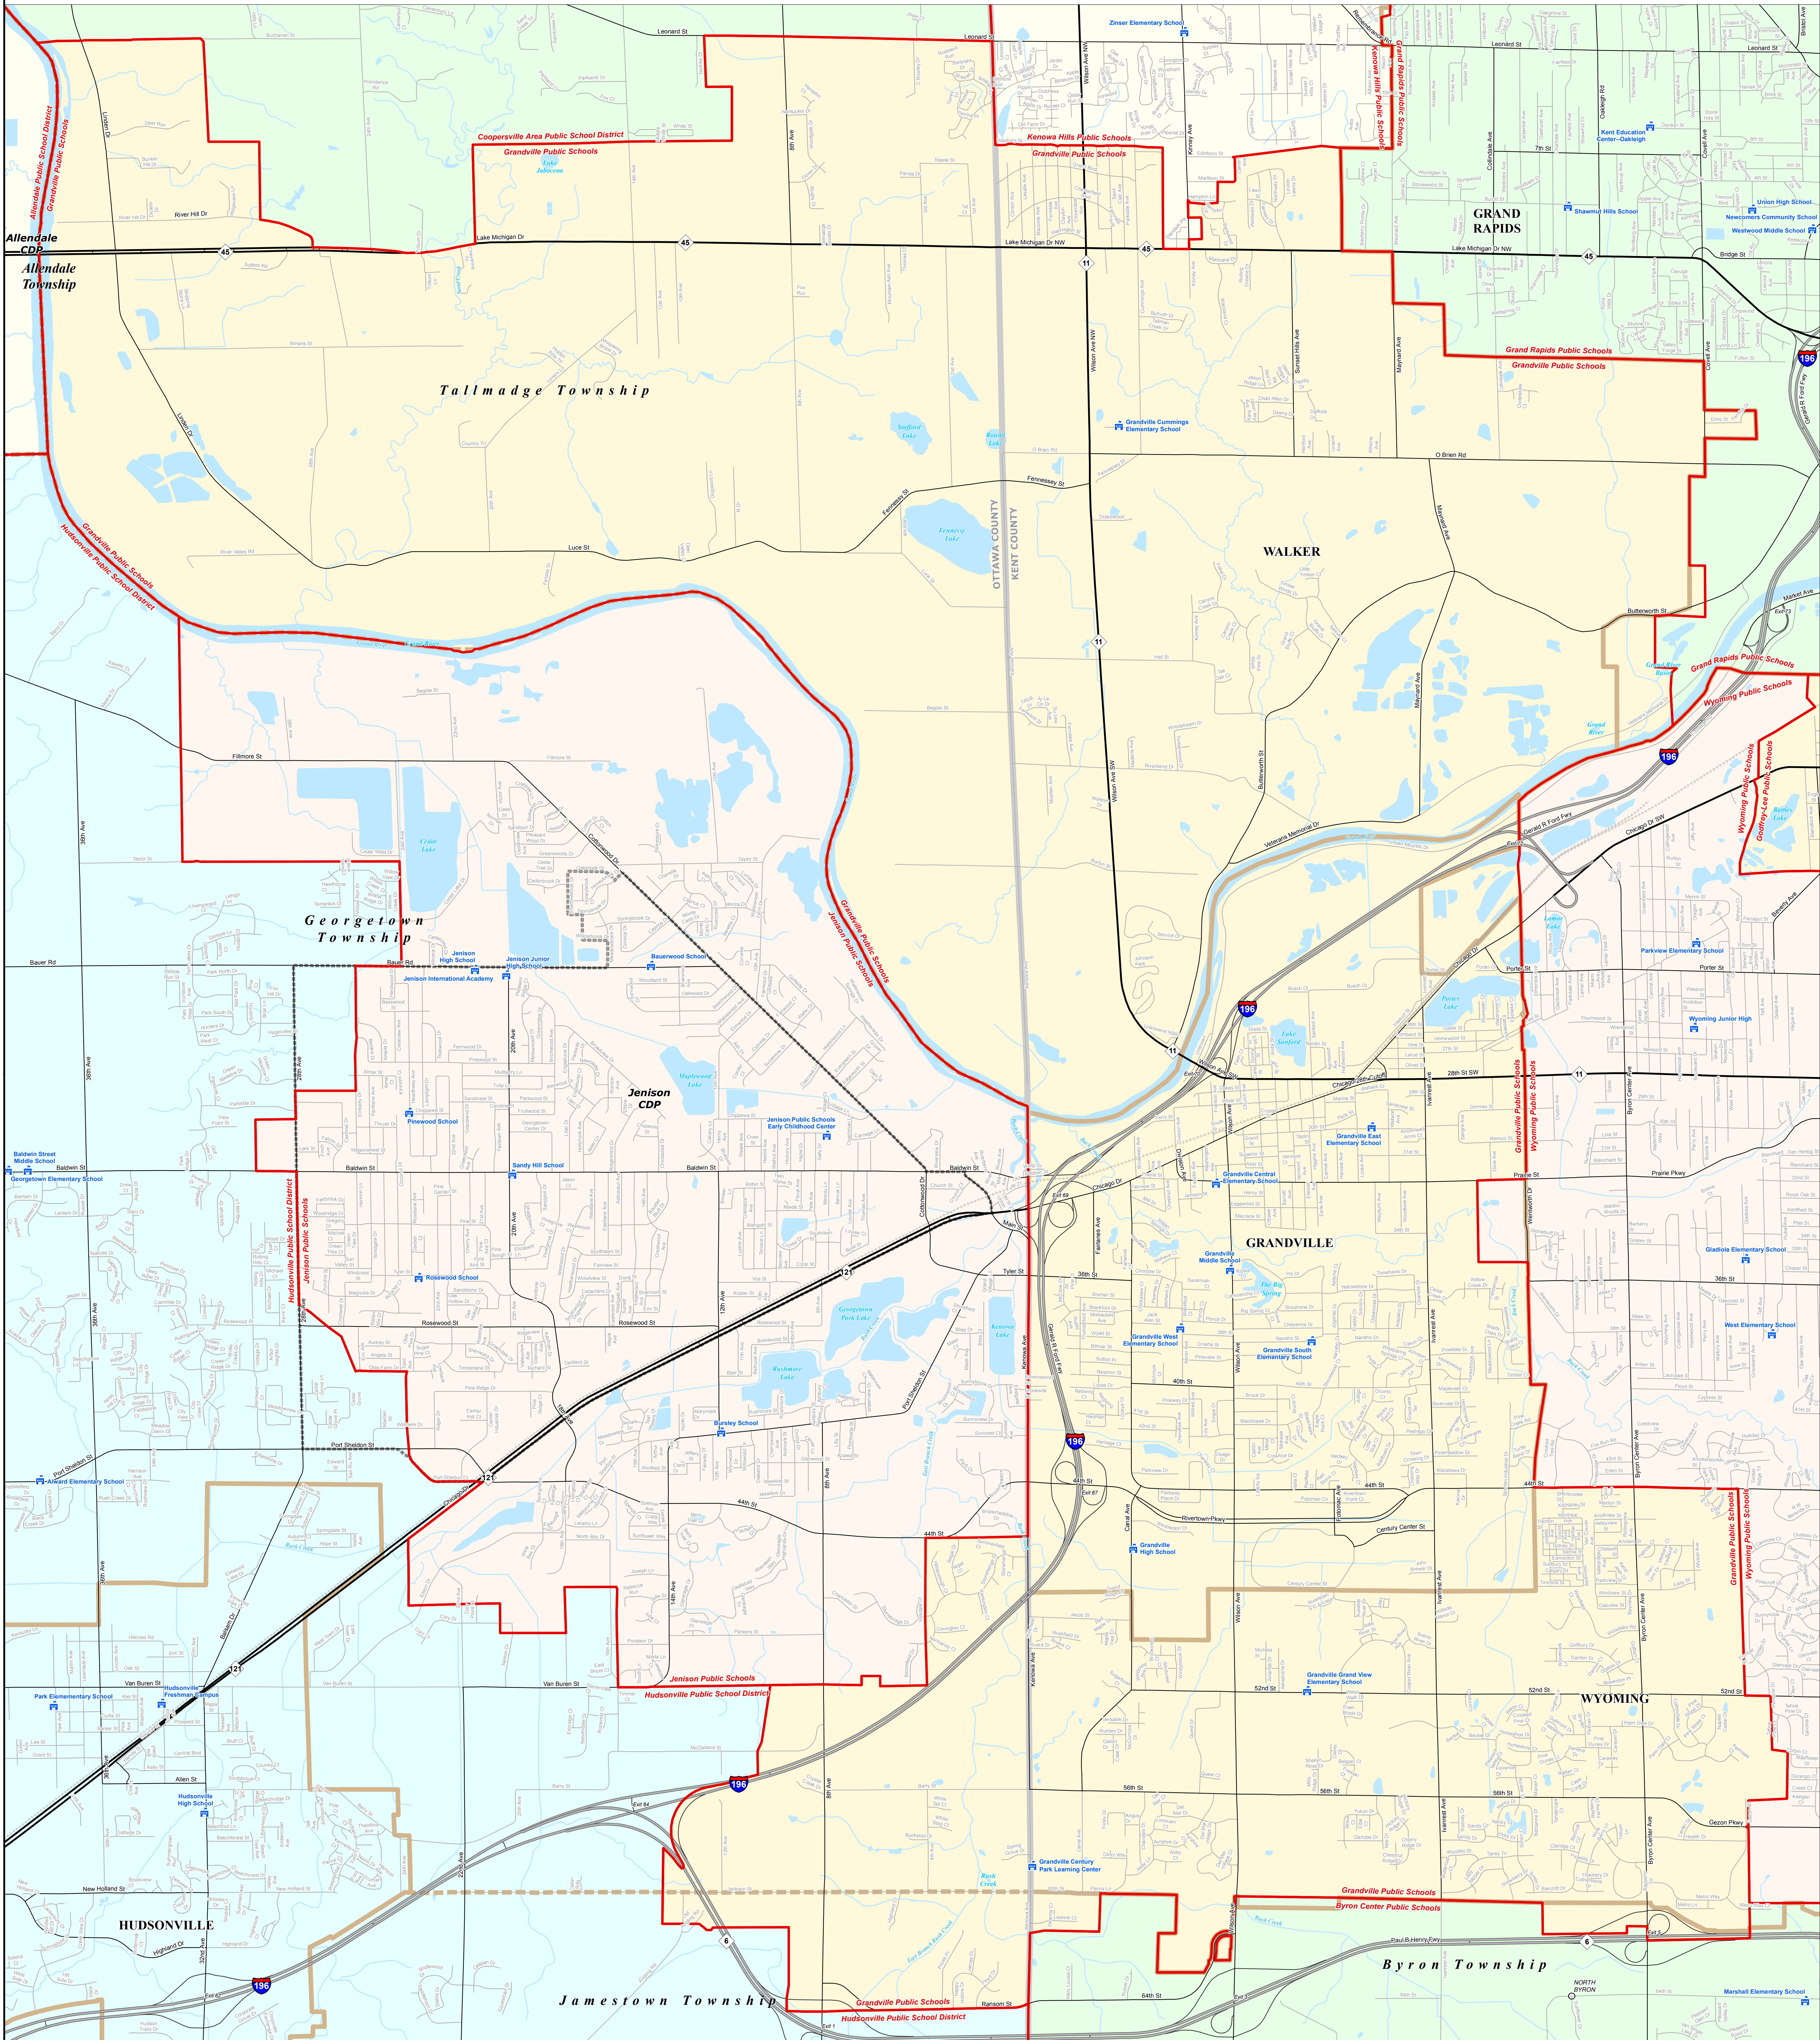

GRANDVILLE PUBLIC SCHOOLS

Kent ISD

*Note: Non K-12 School Districts identified with Asterisk (*) in Name

11/14/13

- School District - County - City - Township - Village - Census Designated Place	Legend - School - Freeway - Highway - Primary Road - Local Road - Railroad - Water Feature - River, Stream, or Drain

Source: Michigan Geographic Framework, v13a